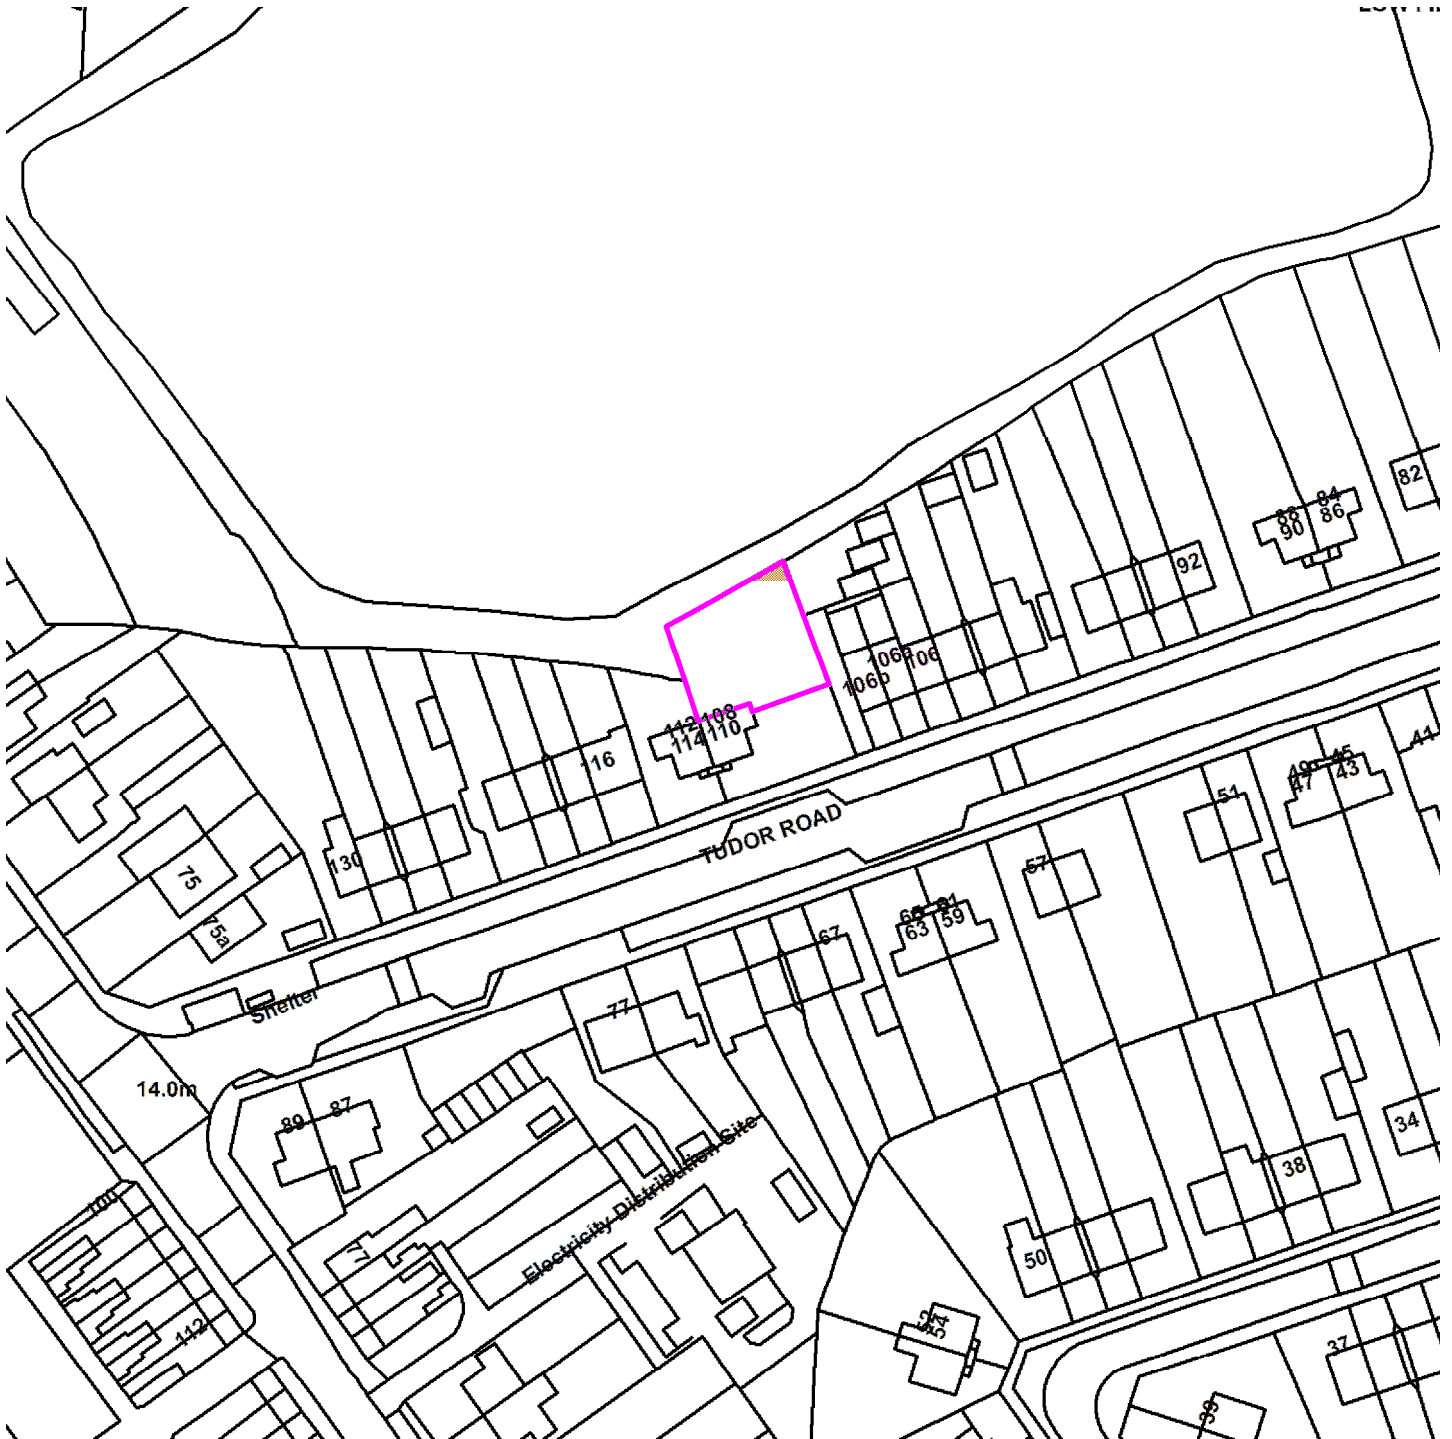

19/00128/GRG3

108 Tudor Road

Scale : 1:1140

Reproduced from the Ordnance Survey map with the permission of the Controller of Her Majesty's Stationery Office © Crown Copyright 2000.

Unauthorised reproduction infringes Crown Copyright and may lead to prosecution or civil proceedings.

Organisation	Not Set
Department	Not Set
Comments	Site Plan
Date	12 March 2019
SLA Number	Not Set